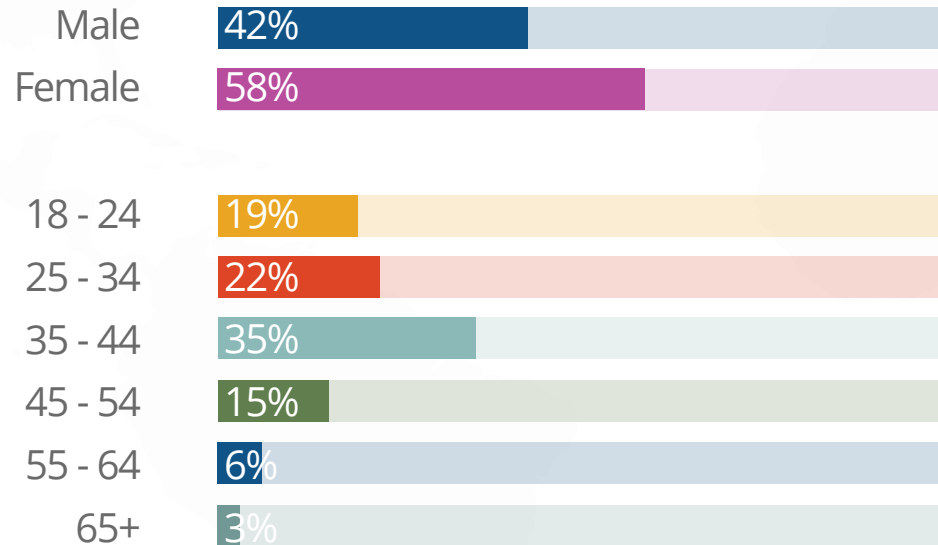

Demographics

Avg. sessions
25 a month per user

Loyal users

Avg. time on site
+10 minutes

Frequent online buyers

Some of our Advertisers...

amazon

tripadvisor